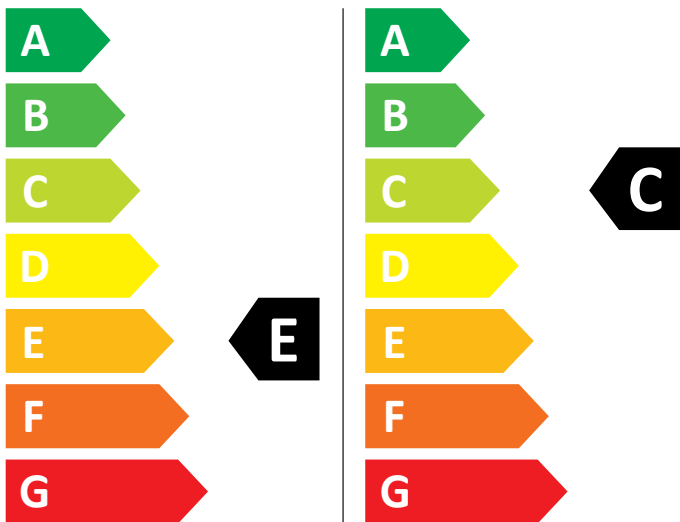

ENERG

Bosch

WNG25400ES

364 kWh / 100

68 kWh / 100

6,0 kg

10,0 kg

79 L