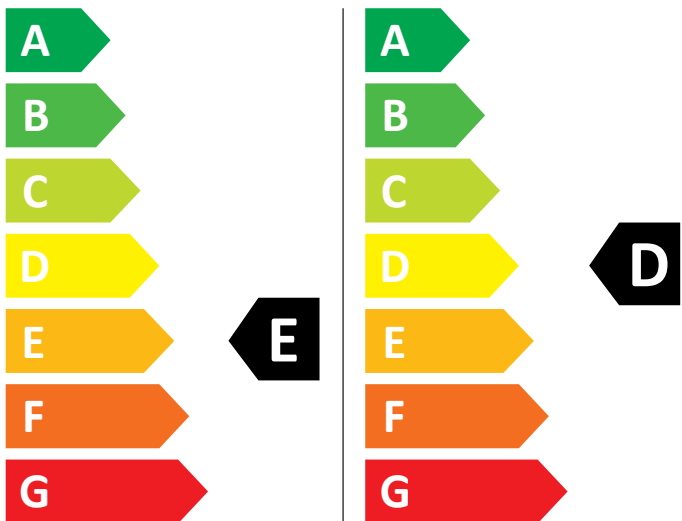

# ENERG

WHIRLPOOL

BI WDWG 751482 EU N

324 kWh / 100

69 kWh / 100

5,0 kg

7,0 kg

66 L