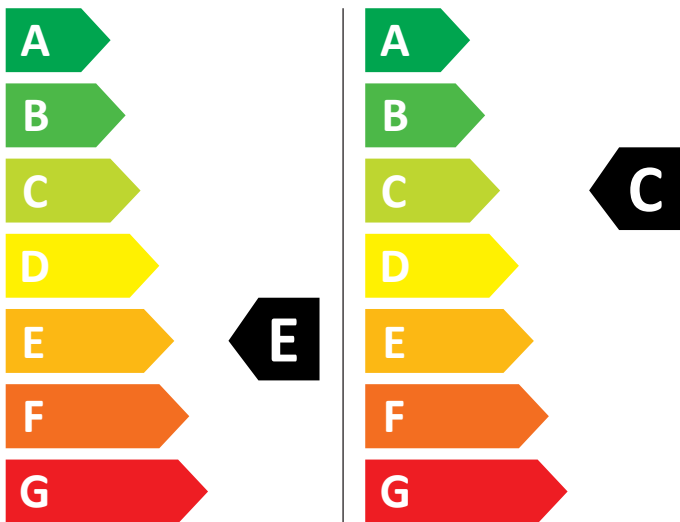

# ENERG

Bosch

WNA13400ES

313 kWh / 100

63 kWh / 100

5,0 kg

8,0 kg

70 L