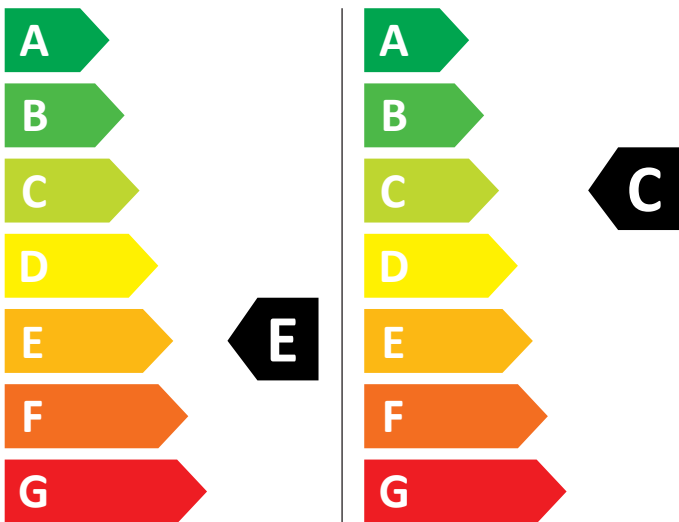

ENERG

Balay

3TW984B

313 kWh / 100

63 kWh / 100

5,0 kg

8,0 kg

70 L