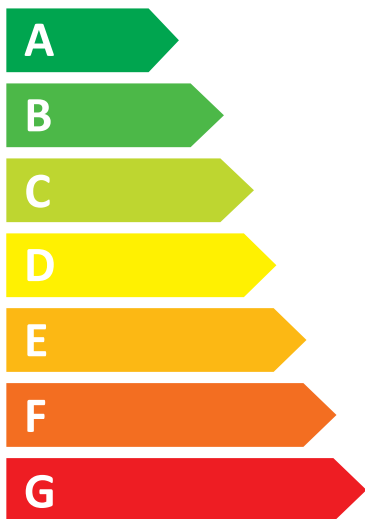

ENERG

Bosch

WGG1420XES

46 kWh

9,0 kg

3:48

48 L

ABCDEFG