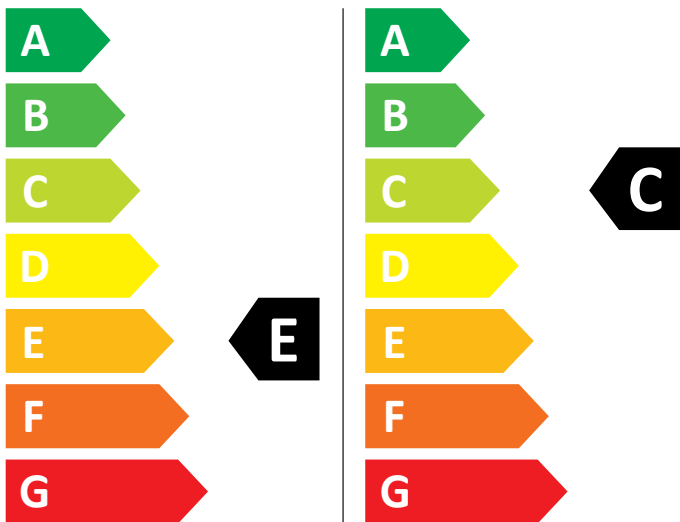

ENERG

Balay

3TW984X

313 kWh / 100

63 kWh / 100

5,0 kg

8,0 kg

70 L