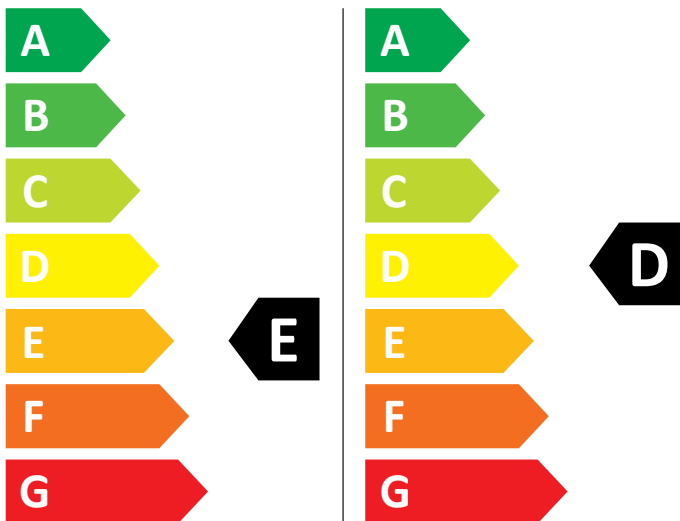

ENERG

LG Electronics

F4J3TM5WD

326 kWh / 100

73 kWh / 100

5,0 kg

8,0 kg

80 L